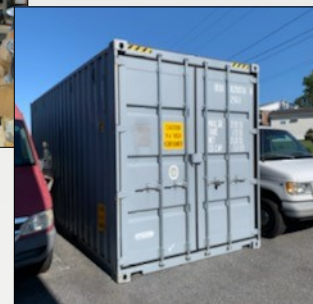

Cataloged Items to Include:

2002 Pontiac Aztek (non-running)

1983 Chevy Silverado C30 Dump Truck (Running but needs works)

Chevy Silverado 2500 2-wheel dr., 5spd. Transmission, (runs but needs work)

1989 Ford F-250 2-wheel dr., automatic (as found, unknown condition)

2008 Smart Car (bad cats. Needs work)

1990 Ford F-350 Box Truck, automatic, 2-wheel dr. (unknown)

1989 GMC 3500 septic truck (unknown)

1984 Chevy C-30 chassis only

2000 Lincoln Navigator (w/ rust damage, running)

2003 Chevy 1500, 2-wheel dr., no brakes, automatic, misfires

1995 Ford van, 6.0 diesel (needs starter)

1985 Chevy C-60 Rollback (runs and operates correctly)

1981 Cadillac Eldorado (includes various parts)

GMC Vandura 3500 Box Truck

1979 Chevy C-30 Box Truck w/ liftgate (unknown)

Volkswagen Cabrio (no interior)

2004 Saturn vue, awd, v6, bad transmission

53' Great Dane can trailer w/ slider (no title)

2017 Ford 8' F-Series bed

1985 Chevy El Camino, project car

1969 Buick convertible

1999 Ford Ranger, 4x4, automatic, runs but misfires

1998 Cadillac Catera 41,000 original miles, non-running

2000 Nissan Frontier, needs brake work

GMC 3500 Box Truck, lift gate, needs work

2006 Dodge Sprinter, needs fuel pump

1998 Ford Van, missing exhaust, v-8 Triton, broken brake line

LENDERS

Chris Karshin
Fulton Bank
717-682-0693
CKarshin@fultonmortgag
ecompany.com

Dwight Rohrer
Bank of Bird-In-Hand
717-572-1492
drohrer@bihbank.com

Megan Livengood
Bank of Bird-In-Hand
717-929-2208
mliven-
good@bihbank.com

Marvin Charles
MidAtlantic Farm Credit
717-368-7387
mcharles@mafc.com

Dale Hershey
Univest
717-519-7077
hersheyd@univest.net

Jason R. Landis
First Citizens Community
Bank
717-575-7435
jrlandis@myfccb.com